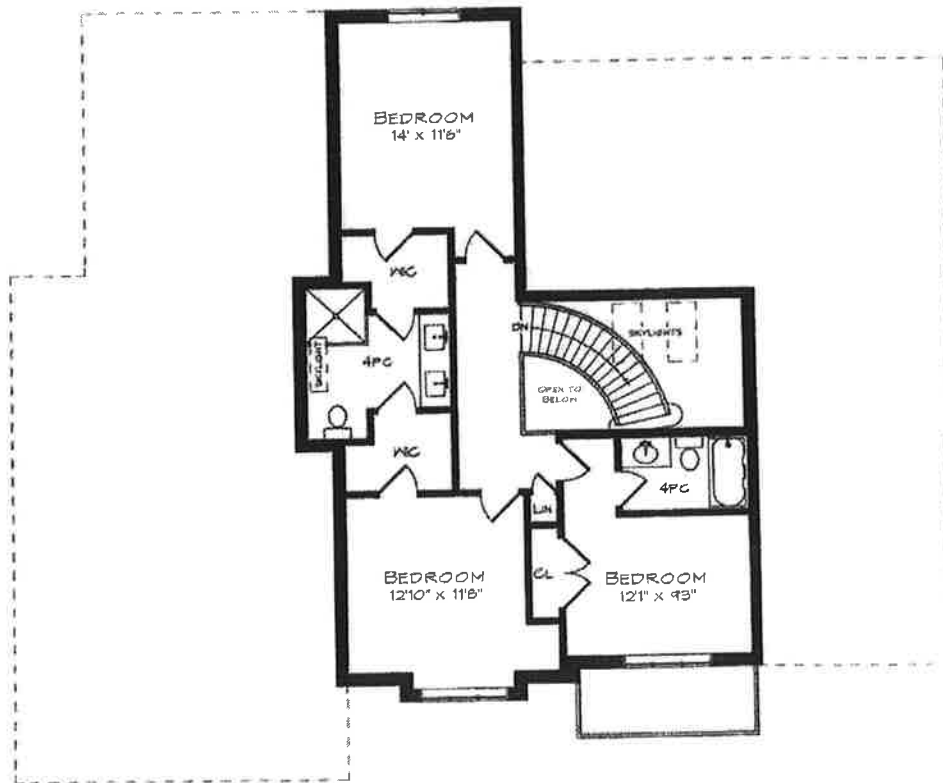

GARAGE  
 404 SQUARE FEET

MAIN LEVEL  
 2,223 SQUARE FEET

UPPER LEVEL  
 887 SQUARE FEET

LOWER LEVEL  
2,310 SQUARE FEET