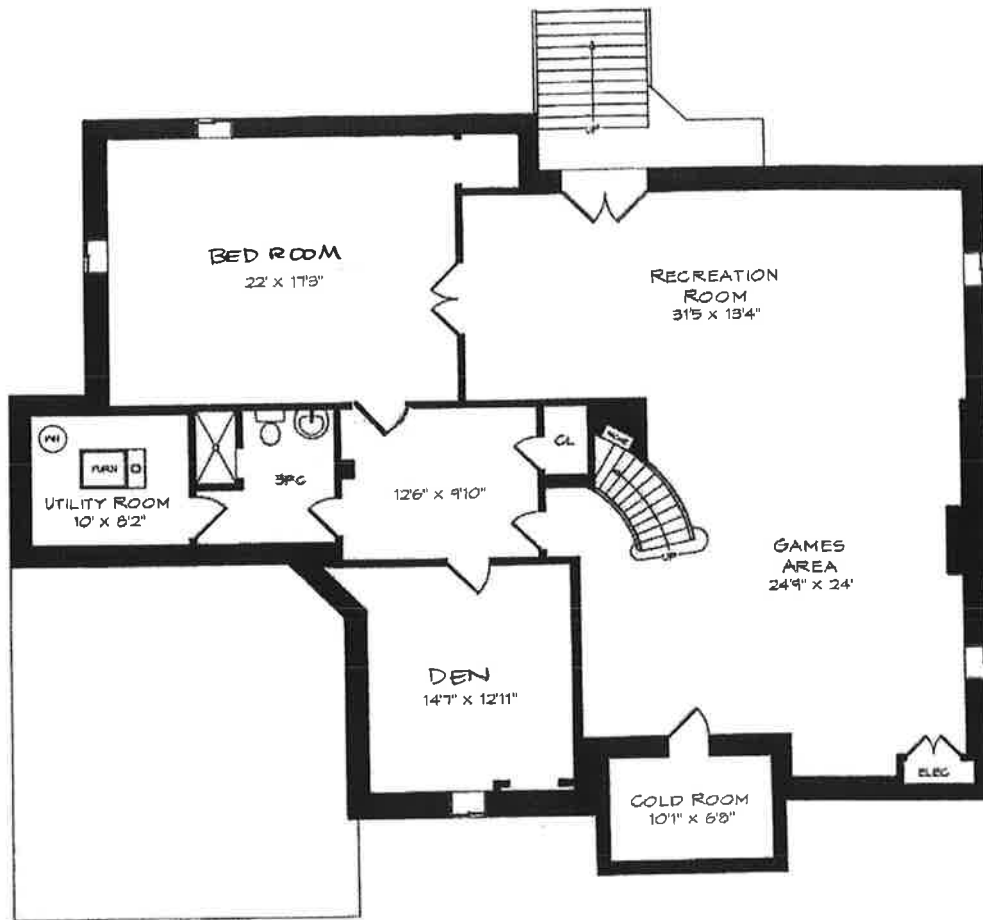

GARAGE  
 404 SQUARE FEET

MAIN LEVEL  
 2,223 SQUARE FEET

UPPER LEVEL  
 887 SQUARE FEET

LOWER LEVEL  
2,310 SQUARE FEET