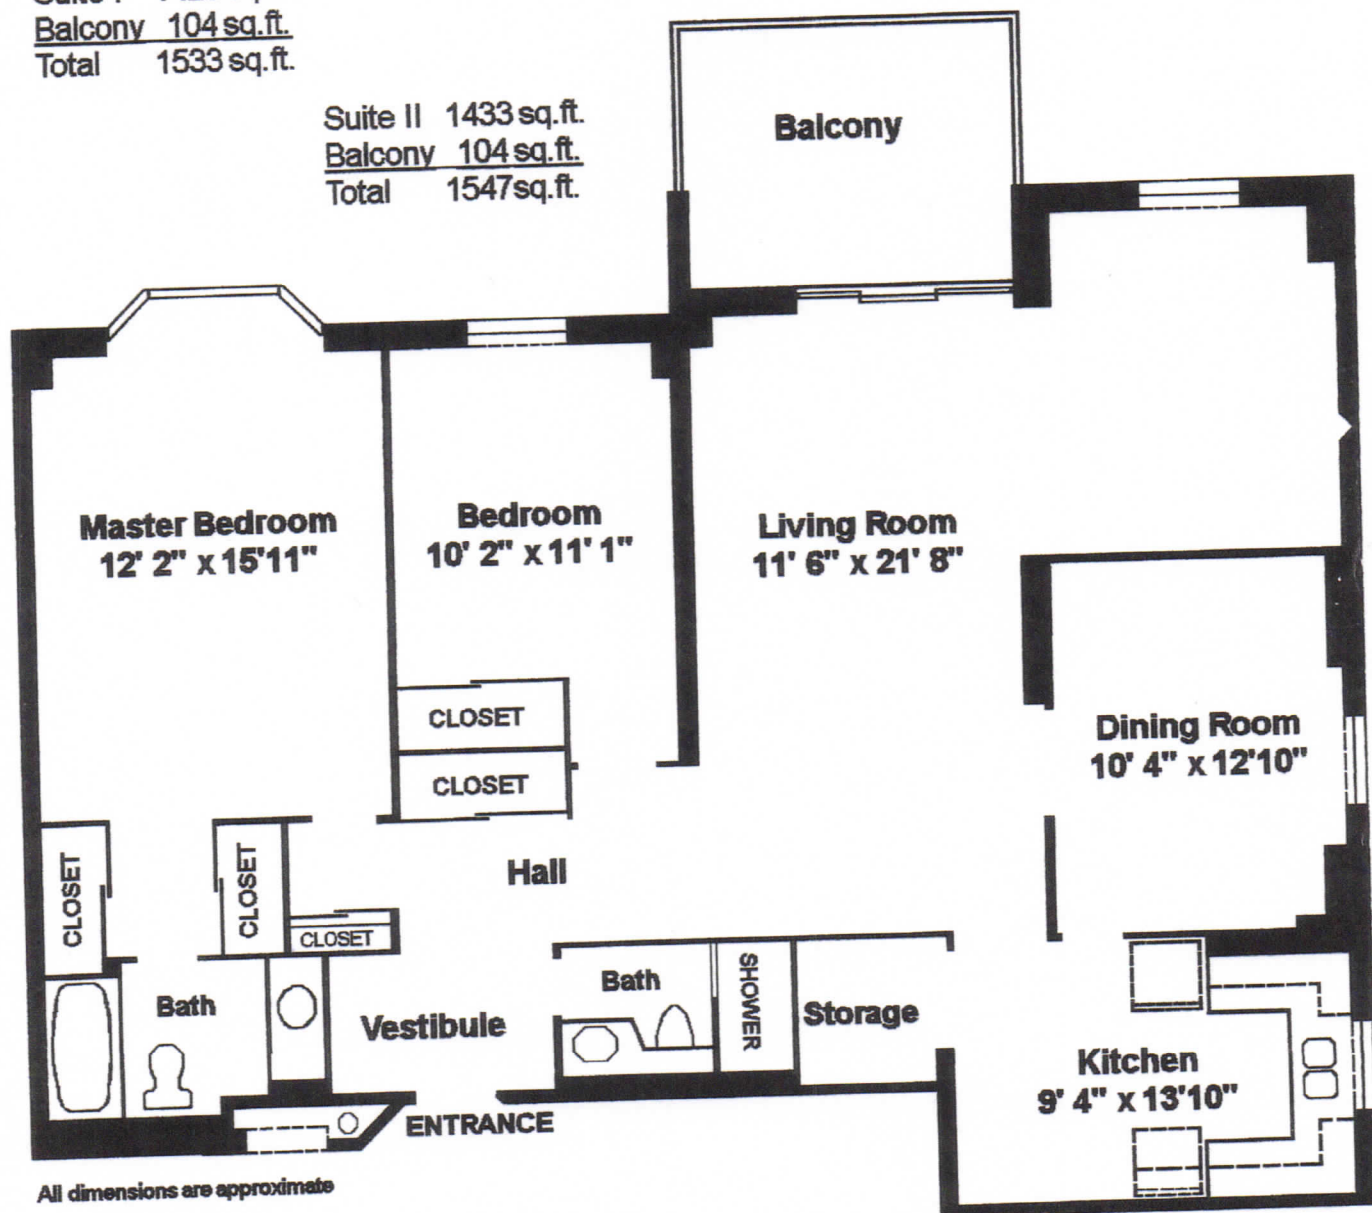

The Clipper I & II

Suite I 1429 sq.ft.
Balcony 104 sq.ft.
Total 1533 sq.ft.

Suite II 1433 sq.ft.
Balcony 104 sq.ft.
Total 1547 sq.ft.

All dimensions are approximate