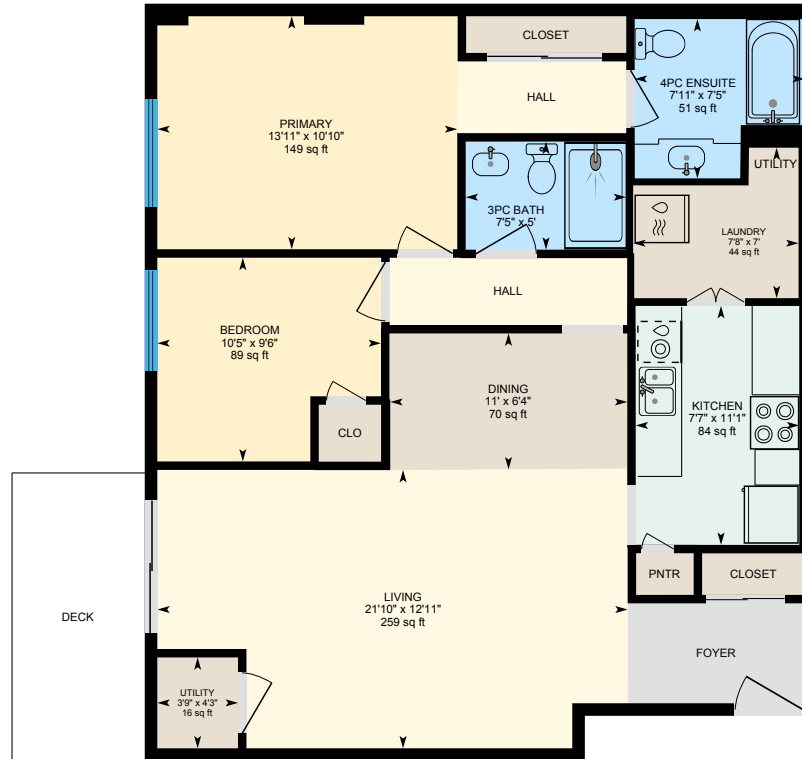

304-151 Robinson St, Oakville, ON

Main Floor Exterior Area 1069.48 sq ft
Interior Area 993.22 sq ft

PREPARED: 2023/08/02

White regions are excluded from total floor area in iGUIDE floor plans. All room dimensions and floor areas must be considered approximate and are subject to independent verification.