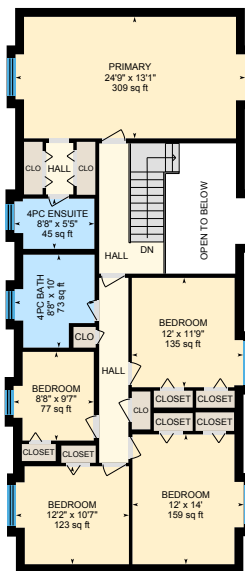

# 1527 Green Glade, Mississauga, ON

Main Building: Total Exterior Area Above Grade 3089.14 sq ft

PREPARED: 2024/05/08

White regions are excluded from total floor area in iGUIDE floor plans. All room dimensions and floor areas must be considered approximate and are subject to independent verification.