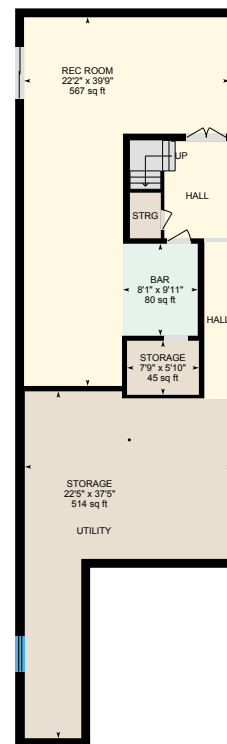

# 1527 Green Glade, Mississauga, ON

Main Building: Total Exterior Area Above Grade 3089.14 sq ft

PREPARED: 2024/05/08

White regions are excluded from total floor area in iGUIDE floor plans. All room dimensions and floor areas must be considered approximate and are subject to independent verification.