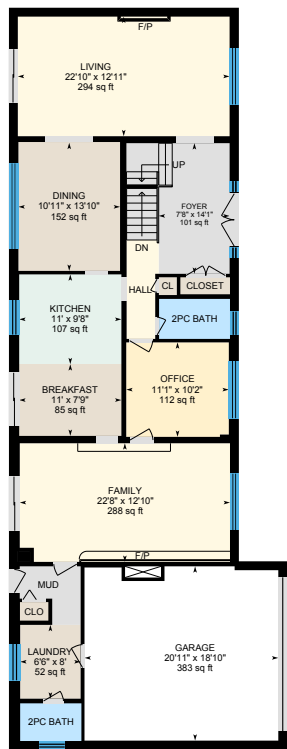

# 1527 Green Glade, Mississauga, ON

Main Building: Total Exterior Area Above Grade 3089.14 sq ft

PREPARED: 2024/05/08

White regions are excluded from total floor area in iGUIDE floor plans. All room dimensions and floor areas must be considered approximate and are subject to independent verification.