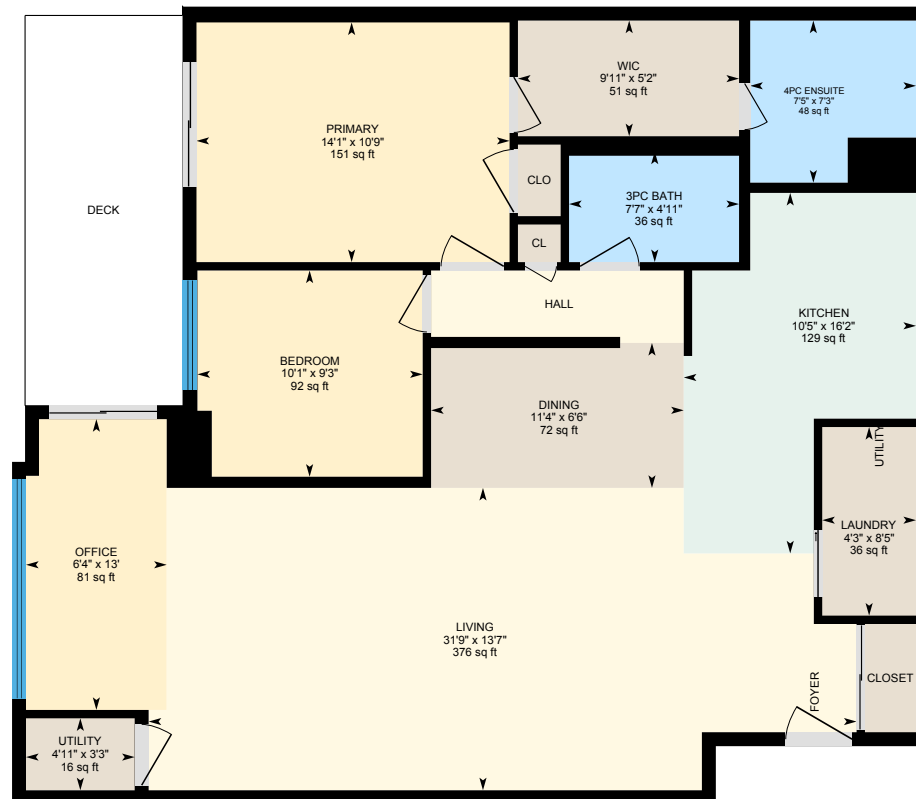

201-151 Robinson St, Oakville, ON

Main Floor Exterior Area 1308.14 sq ft
Interior Area 1213.39 sq ft

PREPARED: 2024/07/10

White regions are excluded from total floor area in iGUIDE floor plans. All room dimensions and floor areas must be considered approximate and are subject to independent verification.