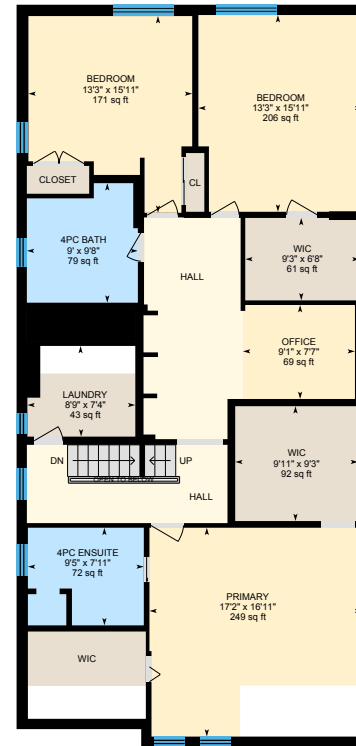

938 Meadow Wood Rd, Mississauga, ON

Main Building: Total Exterior Area Above Grade 3637.61 sq ft

Main Floor
Exterior Area 1746.68 sq ft

2nd Floor
Exterior Area 1607.13 sq ft

PREPARED: 2024/08/30

White regions are excluded from total floor area in iGUIDE floor plans. All room dimensions and floor areas must be considered approximate and are subject to independent verification.

938 Meadow Wood Rd, Mississauga, ON

Main Building: Total Exterior Area Above Grade 3637.61 sq ft

PREPARED: 2024/08/30

White regions are excluded from total floor area in iGUIDE floor plans. All room dimensions and floor areas must be considered approximate and are subject to independent verification.