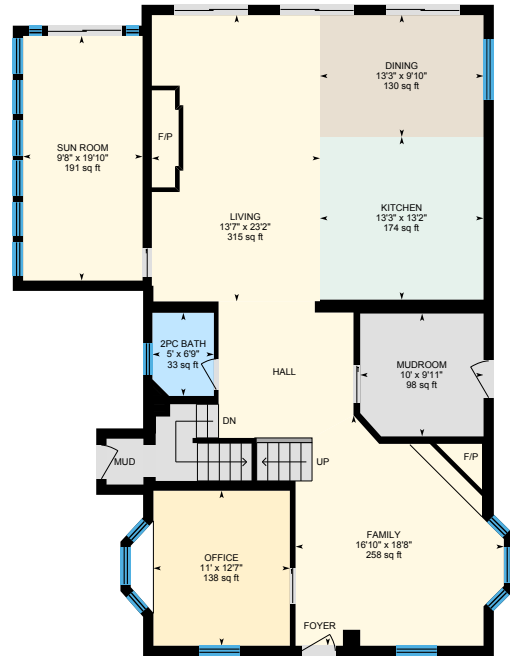

938 Meadow Wood Rd, Mississauga, ON

Main Building: Total Exterior Area Above Grade 3637.61 sq ft

Main Floor
Exterior Area 1746.68 sq ft

2nd Floor
Exterior Area 1607.13 sq ft

PREPARED: 2024/08/30

White regions are excluded from total floor area in iGUIDE floor plans. All room dimensions and floor areas must be considered approximate and are subject to independent verification.

938 Meadow Wood Rd, Mississauga, ON

Main Building: Total Exterior Area Above Grade 3637.61 sq ft

PREPARED: 2024/08/30

White regions are excluded from total floor area in iGUIDE floor plans. All room dimensions and floor areas must be considered approximate and are subject to independent verification.