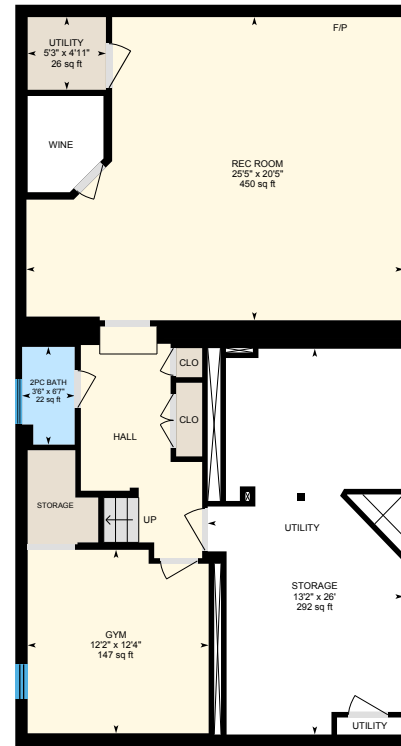

938 Meadow Wood Rd, Mississauga, ON

Main Building: Total Exterior Area Above Grade 3637.61 sq ft

Main Floor
Exterior Area 1746.68 sq ft

2nd Floor
Exterior Area 1607.13 sq ft

PREPARED: 2024/08/30

White regions are excluded from total floor area in iGUIDE floor plans. All room dimensions and floor areas must be considered approximate and are subject to independent verification.

938 Meadow Wood Rd, Mississauga, ON

Main Building: Total Exterior Area Above Grade 3637.61 sq ft

PREPARED: 2024/08/30

White regions are excluded from total floor area in iGUIDE floor plans. All room dimensions and floor areas must be considered approximate and are subject to independent verification.