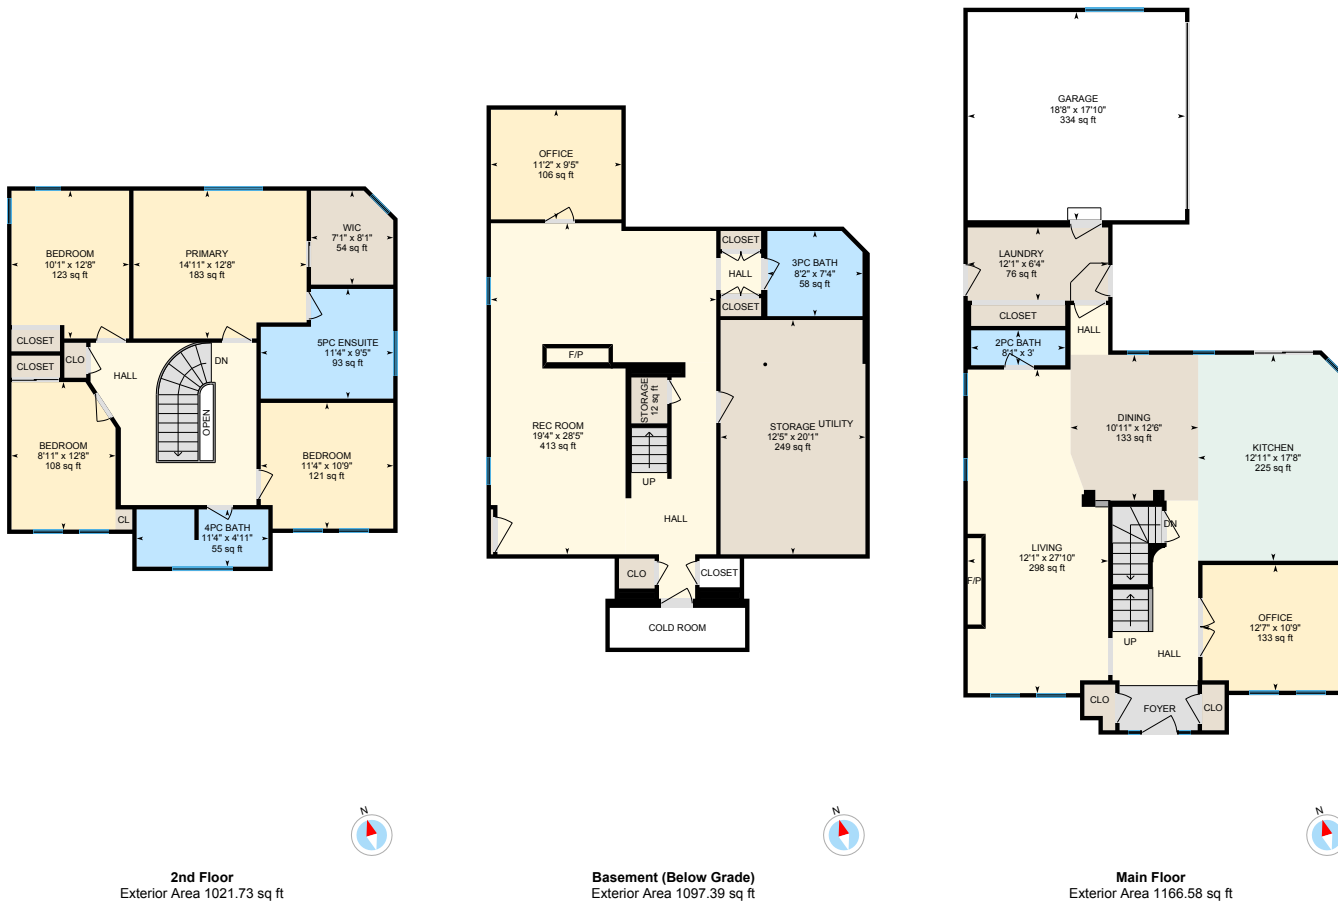

# 134 Westchester Rd, Oakville, ON

Main Building: Total Exterior Area Above Grade 2188.31 sq ft

White regions are excluded from total floor area in iGUIDE floor plans. All room dimensions and floor areas must be considered approximate and are subject to independent verification.