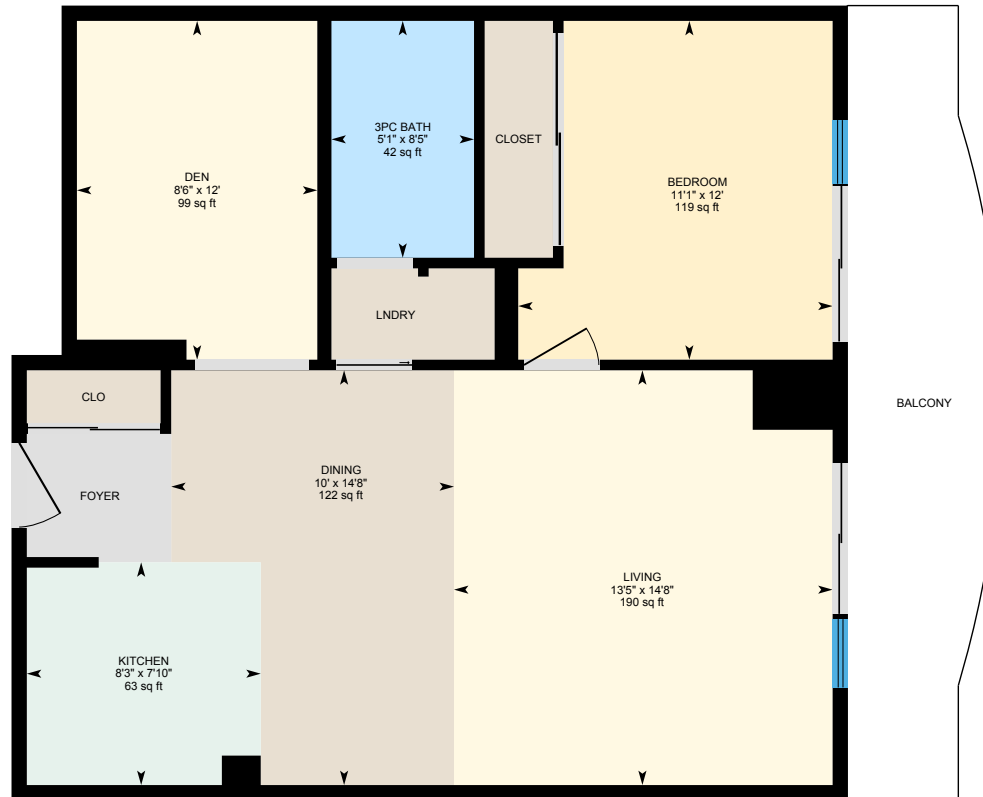

706-350 Princess Royal Dr, Mississauga, ON

Main Floor Exterior Area 809.22 sq ft
Interior Area 748.07 sq ft

PREPARED: 2025/01/29

White regions are excluded from total floor area in iGUIDE floor plans. All room dimensions and floor areas must be considered approximate and are subject to independent verification.